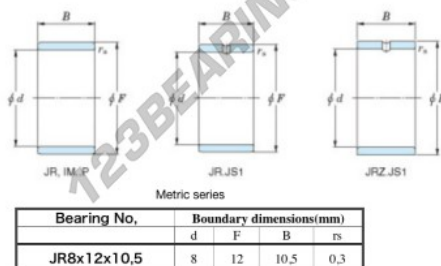

Inner ring JR8X12X10.50-JTEKT - JR8X12X10.50-JTEKT

<https://www.123bearing.eu/bearing-housing/needle-roller-bearing/inner-ring/jr8x12x10.50-jtekt>

Boundary dimensions

PRODUCT FEATURES

Brand	JTEKT
N° Ean13	3616060796745
Inside diameter	8 mm
Outside diameter	12 mm
Thickness	10.5 mm
Type	JR
Packaging	1