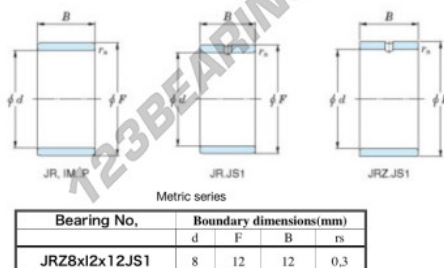

## Inner ring JRZ8X12X12JS1-JTEKT - JRZ8X12X12JS1-JTEKT

<https://www.123bearing.eu/bearing-housing/needle-roller-bearing/inner-ring/jrz8x12x12js1-jtekt>

Boundary dimensions

## PRODUCT FEATURES

Brand	JTEKT
N° Ean13	3616060796752
Inside diameter	8 mm
Inside diameter	0.315" inch
Outside diameter	12 mm
Outside diameter	0.472" inch
Thickness	12 mm
Thickness	0.472" inch
Type	JR...JS1
Packaging	1