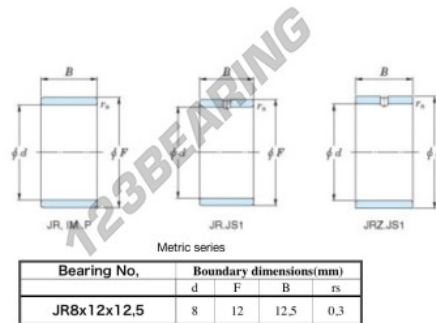

Inner ring JR8X12X12.50-JTEKT - JR8X12X12.50-JTEKT

<https://www.123bearing.eu/bearing-housing/needle-roller-bearing/inner-ring/jr8x12x12.50-jtekt>

Boundary dimensions

PRODUCT FEATURES

Brand	JTEKT
N° Ean13	3616060796769
Inside diameter	8 mm
Outside diameter	12 mm
Thickness	12.5 mm
Type	JR
Packaging	1