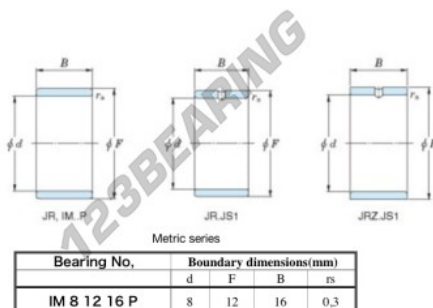

Inner ring IM-8-12-16-P-JTEKT - IM-8-12-16-P-JTEKT

<https://www.123bearing.eu/bearing-housing/needle-roller-bearing/inner-ring/im-8-12-16-p-jtekt>

Boundary dimensions

PRODUCT FEATURES

Brand	JTEKT
N° Ean13	3616060796783
Inside diameter	8 mm
Inside diameter	0.315" inch
Outside diameter	12 mm
Outside diameter	0.472" inch
Thickness	16 mm
Thickness	0.63" inch
Type	IM...P
Packaging	1