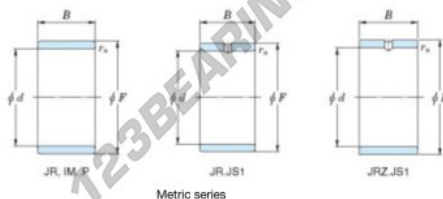

Inner ring JR9X12X16-JTEKT - JR9X12X16-JTEKT

<https://www.123bearing.eu/bearing-housing/needle-roller-bearing/inner-ring/jr9x12x16-jtekt>

Boundary dimensions

Bearing No.	Boundary dimensions(mm)			
	d	F	B	rs
JR9x12x16	9	12	16	0,3

PRODUCT FEATURES

Brand	JTEKT
N° Ean13	3616060796806
Inside diameter	9 mm
Outside diameter	12 mm
Thickness	16 mm
Type	JR
Packaging	1

contact@123bearing.eu

+33 359 36 04 90

CRT4 de Lesquin 60 Rue Du Haut De Sainghin 59273 Fretin FRANCE