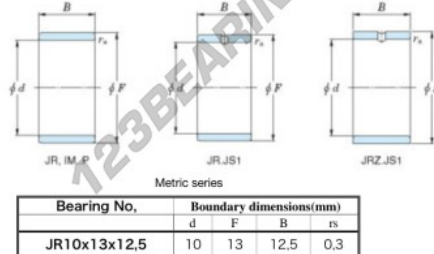

## Inner ring JR10X13X12.50-JTEKT - JR10X13X12.50-JTEKT

<https://www.123bearing.eu/bearing-housing/needle-roller-bearing/inner-ring/jr10x13x12.50-jtekt>

Boundary dimensions

## PRODUCT FEATURES

Brand	JTEKT
N° Ean13	3616060796813
Inside diameter	10 mm
Outside diameter	13 mm
Thickness	12.5 mm
Type	JR
Packaging	1

[contact@123bearing.eu](mailto:contact@123bearing.eu)

+33 359 36 04 90