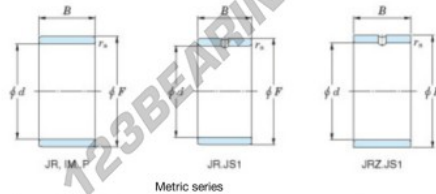

## Inner ring JR10X14X11JS1-JTEKT - JR10X14X11JS1-JTEKT

<https://www.123bearing.eu/bearing-housing/needle-roller-bearing/inner-ring/jr10x14x11js1-jtekt>

Boundary dimensions

Bearing No.	Boundary dimensions(mm)			
	d	F	B	rs
JR10x14x11JS1	10	14	11	0.3

## PRODUCT FEATURES

Brand	JTEKT
N° Ean13	3616060796820
Inside diameter	10 mm
Outside diameter	14 mm
Thickness	11 mm
Type	JR
Packaging	1

[contact@123bearing.eu](mailto:contact@123bearing.eu)

+33 359 36 04 90