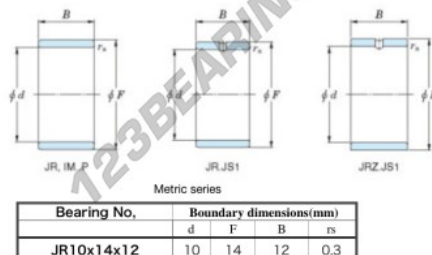

## Inner ring JR10X14X12-JTEKT - JR10X14X12-JTEKT

<https://www.123bearing.eu/bearing-housing/needle-roller-bearing/inner-ring/jr10x14x12-jtekt>

Boundary dimensions

## PRODUCT FEATURES

Brand	JTEKT
N° Ean13	3616060796837
Inside diameter	10 mm
Inside diameter	0.394" inch
Outside diameter	14 mm
Outside diameter	0.551" inch
Thickness	12 mm
Thickness	0.472" inch
Type	JR
Packaging	1