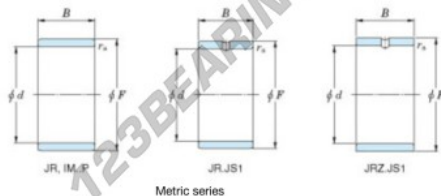

Inner ring JR10X14X12JS1-JTEKT - JR10X14X12JS1-JTEKT

<https://www.123bearing.eu/bearing-housing/needle-roller-bearing/inner-ring/jr10x14x12js1-jtekt>

Boundary dimensions

| Bearing No. | Boundary dimensions(mm) | | | |
|---------------|-------------------------|----|----|-----|
| | d | F | B | rs |
| JR10x14x12JS1 | 10 | 14 | 12 | 0,3 |

PRODUCT FEATURES

| | |
|------------------|---------------|
| Brand | JTEKT |
| N° Ean13 | 3616060796844 |
| Inside diameter | 10 mm |
| Outside diameter | 14 mm |
| Thickness | 12 mm |
| Type | JR...JS1 |
| Packaging | 1 |