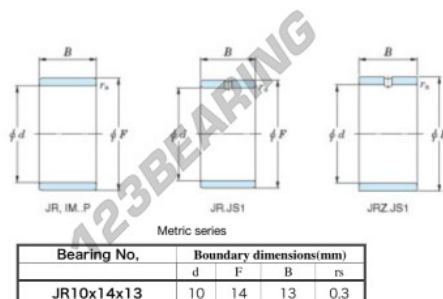

Inner ring JR10X14X13-JTEKT - JR10X14X13-JTEKT

<https://www.123bearing.eu/bearing-housing/needle-roller-bearing/inner-ring/jr10x14x13-jtekt>

Boundary dimensions

PRODUCT FEATURES

Brand	JTEKT
N° Ean13	3616060796851
Inside diameter	10 mm
Outside diameter	14 mm
Thickness	13 mm
Type	JR...JS1
Packaging	1