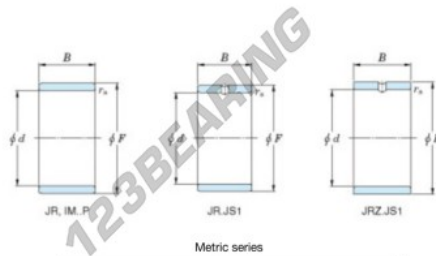

Inner ring JRZ10X14X14JS1-JTEKT - JRZ10X14X14JS1-JTEKT

<https://www.123bearing.eu/bearing-housing/needle-roller-bearing/inner-ring/jrz10x14x14js1-jtekt>

Boundary dimensions

Metric series

Bearing No.	Boundary dimensions(mm)			
	d	F	B	rs
JRZ10x14x14JS1	10	14	14	0,3

PRODUCT FEATURES

Brand	JTEKT
N° Ean13	3616060796868
Inside diameter	10 mm
Outside diameter	14 mm
Thickness	14 mm
Type	JR...JS1
Packaging	1

contact@123bearing.eu

+33 359 36 04 90

CRT4 de Lesquin 60 Rue Du Haut De Sainghin 59273 Fretin FRANCE