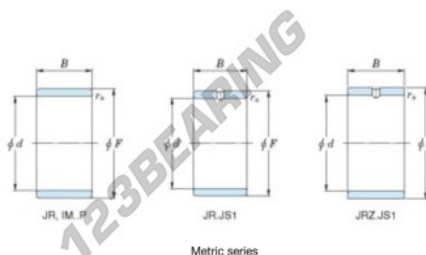

## Inner ring JR10X14X16-JTEKT - JR10X14X16-JTEKT

<https://www.123bearing.eu/bearing-housing/needle-roller-bearing/inner-ring/jr10x14x16-jtekt>

Boundary dimensions

Bearing No.	Boundary dimensions(mm)			
	d	F	B	rs
JR10x14x16	10	14	16	0.3

## PRODUCT FEATURES

Brand	JTEKT
N° Ean13	3616060796875
Inside diameter	10 mm
Outside diameter	14 mm
Thickness	16 mm
Type	JR
Packaging	1

[contact@123bearing.eu](mailto:contact@123bearing.eu)

+33 359 36 04 90