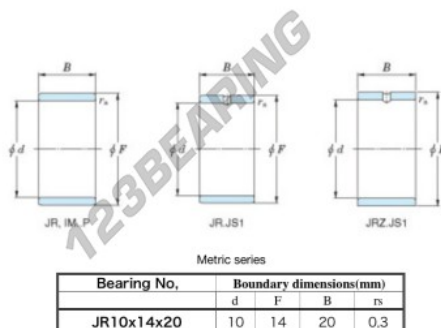

Inner ring JR10X14X20-JTEKT - JR10X14X20-JTEKT

<https://www.123bearing.eu/bearing-housing/needle-roller-bearing/inner-ring/jr10x14x20-jtekt>

Boundary dimensions

PRODUCT FEATURES

Brand	JTEKT
N° Ean13	3616060796882
Inside diameter	10 mm
Outside diameter	14 mm
Thickness	20 mm
Type	JR
Packaging	1