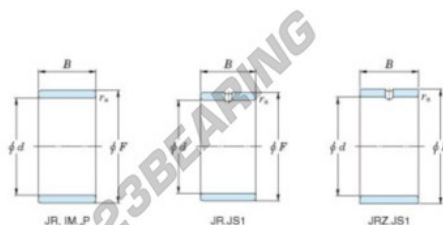

Inner ring JR12X15X16-JTEKT - JR12X15X16-JTEKT

<https://www.123bearing.eu/bearing-housing/needle-roller-bearing/inner-ring/jr12x15x16-jtekt>

Boundary dimensions

Metric series

Bearing No.	Boundary dimensions(mm)			
	d	F	B	rs
JR12x15x16	12	15	16	0,3

PRODUCT FEATURES

Brand	JTEKT
N° Ean13	3616060796912
Inside diameter	12 mm
Outside diameter	15 mm
Thickness	16 mm
Type	JR
Packaging	1

contact@123bearing.eu

+33 359 36 04 90

CRT4 de Lesquin 60 Rue Du Haut De Sainghin 59273 Fretin FRANCE