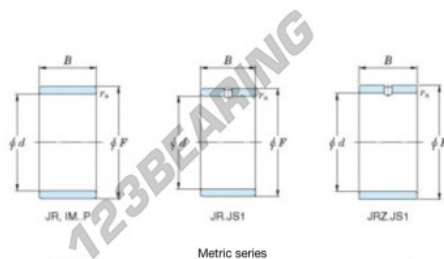

Inner ring JR12X15X18.50-JTEKT - JR12X15X18.50-JTEKT

<https://www.123bearing.eu/bearing-housing/needle-roller-bearing/inner-ring/jr12x15x18.50-jtekt>

Boundary dimensions

Metric series

Bearing No.	Boundary dimensions(mm)			
	d	F	B	rs
JR12x15x18,5	12	15	18,5	0,3

PRODUCT FEATURES

Brand	JTEKT
N° Ean13	3616060796936
Inside diameter	12 mm
Outside diameter	15 mm
Thickness	18.5 mm
Type	JR
Packaging	1

contact@123bearing.eu

+33 359 36 04 90

CRT4 de Lesquin 60 Rue Du Haut De Sainghin 59273 Fretin FRANCE