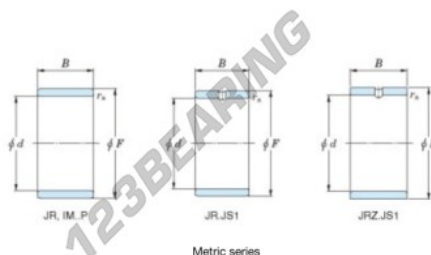

## Inner ring

### IM-12-15-22.4-P-JTEKT - IM-12-15-22.4-P-JTEKT

<https://www.123bearing.eu/bearing-housing/needle-roller-bearing/inner-ring/im-12-15-22.4-p-jtekt>

Boundary dimensions

Metric series

Bearing No.	Boundary dimensions(mm)			
	d	F	B	rs
IM 12 15 22,4 P	12	15	22.4	0.2

## PRODUCT FEATURES

Brand	JTEKT
N° Ean13	3616060798916
Inside diameter	12 mm
Outside diameter	15 mm
Thickness	22.4 mm
Type	IM...P
Packaging	1

[contact@123bearing.eu](mailto:contact@123bearing.eu)

+33 359 36 04 90