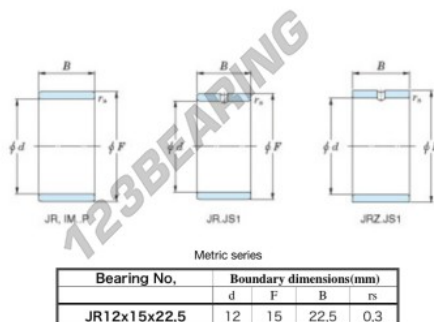

## Inner ring JR12X15X22.50-JTEKT - JR12X15X22.50-JTEKT

<https://www.123bearing.eu/bearing-housing/needle-roller-bearing/inner-ring/jr12x15x22.50-jtekt>

Boundary dimensions

## PRODUCT FEATURES

Brand	JTEKT
N° Ean13	3616060798923
Inside diameter	12 mm
Inside diameter	0.472" inch
Outside diameter	15 mm
Outside diameter	0.591" inch
Thickness	22.5 mm
Thickness	0.886" inch
Type	JR
Packaging	1