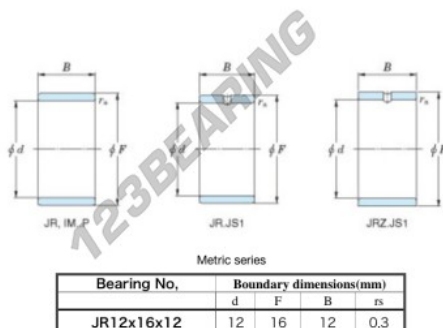

Inner ring JR12X16X12-JTEKT - JR12X16X12-JTEKT

<https://www.123bearing.eu/bearing-housing/needle-roller-bearing/inner-ring/jr12x16x12-jtekt>

Boundary dimensions

PRODUCT FEATURES

Brand	JTEKT
N° Ean13	3616060798930
Inside diameter	12 mm
Inside diameter	0.472" inch
Outside diameter	16 mm
Outside diameter	0.63" inch
Thickness	12 mm
Thickness	0.472" inch
Type	JR
Packaging	1