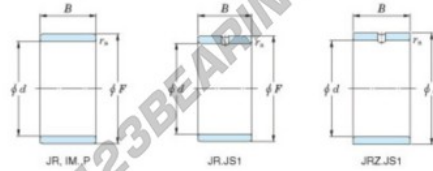

Inner ring JR12X16X12JS1-JTEKT - JR12X16X12JS1-JTEKT

<https://www.123bearing.eu/bearing-housing/needle-roller-bearing/inner-ring/jr12x16x12js1-jtekt>

Boundary dimensions

Metric series

Bearing No.	Boundary dimensions(mm)			
	d	F	B	rs
JR12x16x12JS1	12	16	12	0,3

PRODUCT FEATURES

Brand	JTEKT
N° Ean13	3616060798947
Inside diameter	12 mm
Outside diameter	16 mm
Thickness	12 mm
Type	JR...JS1
Packaging	1

contact@123bearing.eu

+33 359 36 04 90

CRT4 de Lesquin 60 Rue Du Haut De Sainghin 59273 Fretin FRANCE