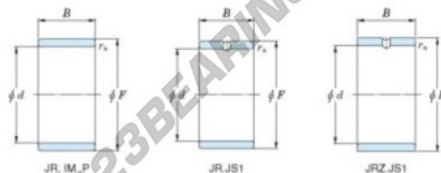

Inner ring JR12X16X13-JTEKT - JR12X16X13-JTEKT

<https://www.123bearing.eu/bearing-housing/needle-roller-bearing/inner-ring/jr12x16x13-jtekt>

Boundary dimensions

Metric series

Bearing No.	Boundary dimensions(mm)			
	d	F	B	rs
JR12x16x13	12	16	13	0,3

PRODUCT FEATURES

Brand	JTEKT
N° Ean13	3616060798954
Inside diameter	12 mm
Outside diameter	16 mm
Thickness	13 mm
Type	JR...JS1
Packaging	1

contact@123bearing.eu

+33 359 36 04 90

CRT4 de Lesquin 60 Rue Du Haut De Sainghin 59273 Fretin FRANCE