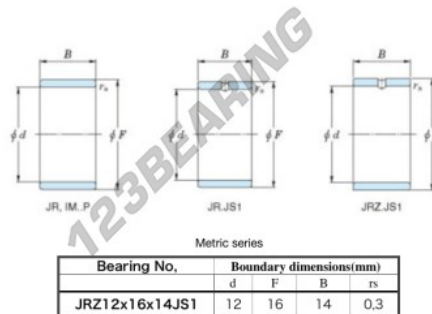

# Inner ring

## JRZ12X16X14JS1-JTEKT - JRZ12X16X14JS1-JTEKT

<https://www.123bearing.eu/bearing-housing/needle-roller-bearing/inner-ring/jrz12x16x14js1-jtekt>

Boundary dimensions

## PRODUCT FEATURES

Brand	JTEKT
N° Ean13	3616060798961
Inside diameter	12 mm
Outside diameter	16 mm
Thickness	14 mm
Type	JR...JS1
Packaging	1

[contact@123bearing.eu](mailto:contact@123bearing.eu)

+33 359 36 04 90