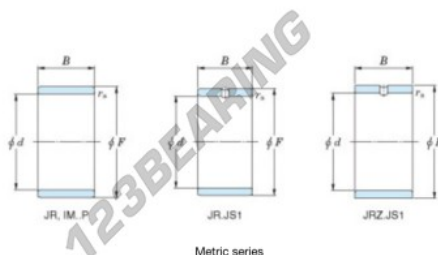

## Inner ring JR12X16X16-JTEKT - JR12X16X16-JTEKT

<https://www.123bearing.eu/bearing-housing/needle-roller-bearing/inner-ring/jr12x16x16-jtekt>

Boundary dimensions

Metric series

Bearing No.	Boundary dimensions(mm)			
	d	F	B	rs
JR12x16x16	12	16	16	0,3

## PRODUCT FEATURES

Brand	JTEKT
N° Ean13	3616060798978
Inside diameter	12 mm
Outside diameter	16 mm
Thickness	16 mm
Type	JR
Packaging	1

[contact@123bearing.eu](mailto:contact@123bearing.eu)

+33 359 36 04 90