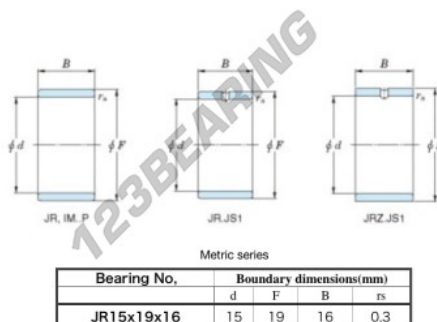

## Inner ring JR15X19X16-JTEKT - JR15X19X16-JTEKT

<https://www.123bearing.eu/bearing-housing/needle-roller-bearing/inner-ring/jr15x19x16-jtekt>

Boundary dimensions

## PRODUCT FEATURES

Brand	JTEKT
N° Ean13	3616060799036
Inside diameter	15 mm
Inside diameter	0.591" inch
Outside diameter	19 mm
Outside diameter	0.748" inch
Thickness	16 mm
Thickness	0.63" inch
Type	JR
Packaging	1