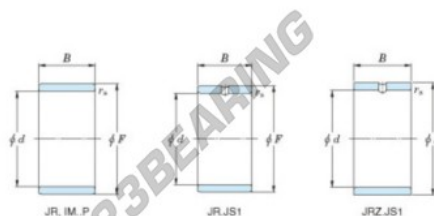

Inner ring JR15X20X13-JTEKT - JR15X20X13-JTEKT

<https://www.123bearing.eu/bearing-housing/needle-roller-bearing/inner-ring/jr15x20x13-jtekt>

Boundary dimensions

Metric series

Bearing No.	Boundary dimensions(mm)			
	d	F	B	rs
JR15x20x13	15	20	13	0,3

PRODUCT FEATURES

Brand	JTEKT
N° Ean13	3616060799074
Inside diameter	15 mm
Outside diameter	20 mm
Thickness	13 mm
Type	JR
Packaging	1

contact@123bearing.eu

+33 359 36 04 90

CRT4 de Lesquin 60 Rue Du Haut De Sainghin 59273 Fretin FRANCE