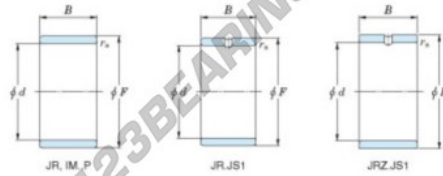

## Inner ring JRZ15X20X14JS1-JTEKT - JRZ15X20X14JS1-JTEKT

<https://www.123bearing.eu/bearing-housing/needle-roller-bearing/inner-ring/jrz15x20x14js1-jtekt>

Boundary dimensions

Metric series

Bearing No.	Boundary dimensions(mm)			
	d	F	B	rs
JRZ15x20x14JS1	15	20	14	0,3

## PRODUCT FEATURES

Brand	JTEKT
N° Ean13	3616060799081
Inside diameter	15 mm
Outside diameter	20 mm
Thickness	14 mm
Type	JR...JS1
Packaging	1

[contact@123bearing.eu](mailto:contact@123bearing.eu)

+33 359 36 04 90