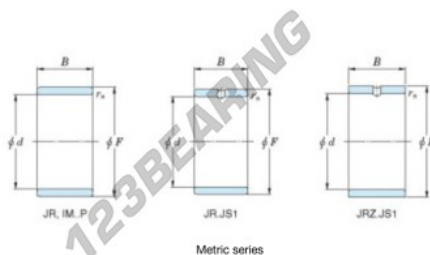

Inner ring JR17X20X20-JTEKT - JR17X20X20-JTEKT

<https://www.123bearing.eu/bearing-housing/needle-roller-bearing/inner-ring/jr17x20x20-jtekt>

Boundary dimensions

Bearing No.	Boundary dimensions(mm)			
	d	F	B	rs
JR17x20x20	17	20	20	0.3

PRODUCT FEATURES

Brand	JTEKT
N° Ean13	3616060799142
Inside diameter	17 mm
Outside diameter	20 mm
Thickness	20 mm
Type	JR
Packaging	1

contact@123bearing.eu

+33 359 36 04 90

CRT4 de Lesquin 60 Rue Du Haut De Sainghin 59273 Fretin FRANCE