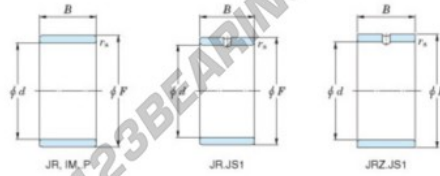

## Inner ring JR17X20X20.50-JTEKT - JR17X20X20.50-JTEKT

<https://www.123bearing.eu/bearing-housing/needle-roller-bearin/inner-ring/jr17x20x20.50-jtekt>

Boundary dimensions

Metric series

Bearing No.	Boundary dimensions(mm)			
	d	F	B	rs
JR17x20x20,5	17	20	20,5	0,3

## PRODUCT FEATURES

Brand	JTEKT
N° Ean13	3616060799159
Inside diameter	17 mm
Outside diameter	20 mm
Thickness	20.5 mm
Type	JR
Packaging	1

[contact@123bearing.eu](mailto:contact@123bearing.eu)

+33 359 36 04 90