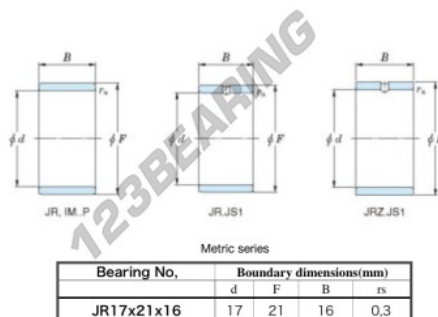

Inner ring JR17X21X16-JTEKT - JR17X21X16-JTEKT

<https://www.123bearing.eu/bearing-housing/needle-roller-bearing/inner-ring/jr17x21x16-jtekt>

Boundary dimensions

PRODUCT FEATURES

| | |
|------------------|---------------|
| Brand | JTEKT |
| N° Ean13 | 3616060799173 |
| Inside diameter | 17 mm |
| Outside diameter | 21 mm |
| Thickness | 16 mm |
| Type | JR |
| Packaging | 1 |