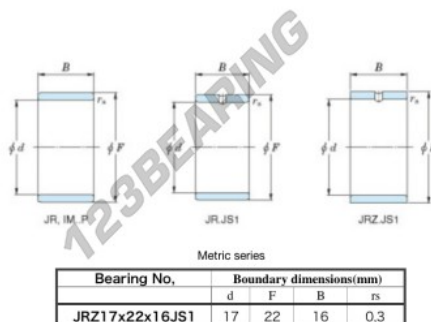

## Inner ring JRZ17X22X16JS1-JTEKT - JRZ17X22X16JS1-JTEKT

<https://www.123bearing.eu/bearing-housing/needle-roller-bearing/inner-ring/jrz17x22x16js1-jtekt>

Boundary dimensions

## PRODUCT FEATURES

Brand	JTEKT
N° Ean13	3616060799234
Inside diameter	17 mm
Inside diameter	0.669" inch
Outside diameter	22 mm
Outside diameter	0.866" inch
Thickness	16 mm
Thickness	0.63" inch
Type	JR...JS1
Packaging	1