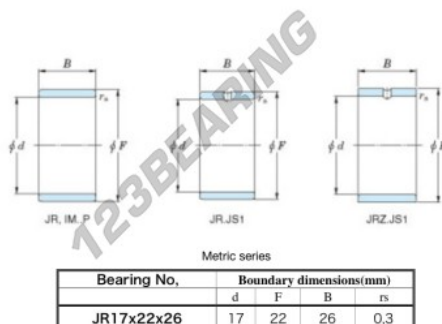

## Inner ring JR17X22X26-JTEKT - JR17X22X26-JTEKT

<https://www.123bearing.eu/bearing-housing/needle-roller-bearing/inner-ring/jr17x22x26-jtekt>

Boundary dimensions

## PRODUCT FEATURES

Brand	JTEKT
N° Ean13	3616060799265
Inside diameter	17 mm
Outside diameter	22 mm
Thickness	26 mm
Type	JR
Packaging	1

[contact@123bearing.eu](mailto:contact@123bearing.eu)

+33 359 36 04 90