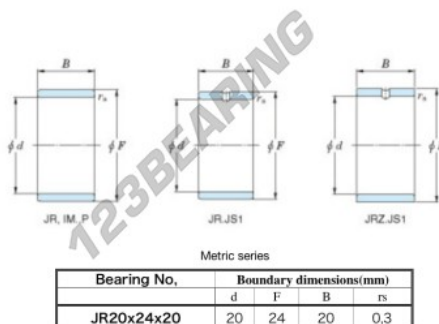

## Inner ring JR20X24X20-JTEKT - JR20X24X20-JTEKT

<https://www.123bearing.eu/bearing-housing/needle-roller-bearing/inner-ring/jr20x24x20-jtekt>

Boundary dimensions

## PRODUCT FEATURES

Brand	JTEKT
N° Ean13	3616060799296
Inside diameter	20 mm
Outside diameter	24 mm
Thickness	20 mm
Type	JR
Packaging	1

[contact@123bearing.eu](mailto:contact@123bearing.eu)

+33 359 36 04 90