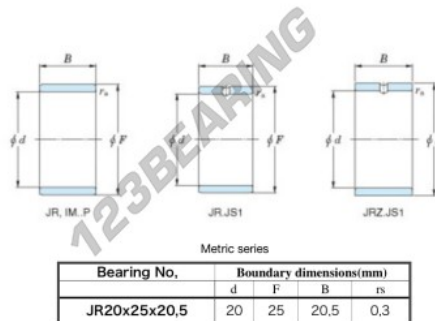

## Inner ring JR20X25X20.50-JTEKT - JR20X25X20.50-JTEKT

<https://www.123bearing.eu/bearing-housing/needle-roller-bearin/inner-ring/jr20x25x20.50-jtekt>

Boundary dimensions

## PRODUCT FEATURES

Brand	JTEKT
N° Ean13	3616060799357
Inside diameter	20 mm
Outside diameter	25 mm
Thickness	20.5 mm
Type	JR
Packaging	1

[contact@123bearing.eu](mailto:contact@123bearing.eu)

+33 359 36 04 90