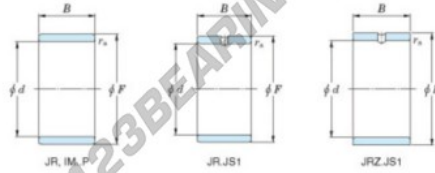

Inner ring JR20X25X32-JTEKT - JR20X25X32-JTEKT

<https://www.123bearing.eu/bearing-housing/needle-roller-bearing/inner-ring/jr20x25x32-jtekt>

Boundary dimensions

Metric series

Bearing No.	Boundary dimensions(mm)			
	d	F	B	rs
JR20x25x32	20	25	32	0,3

PRODUCT FEATURES

Brand	JTEKT
N° Ean13	3616060799395
Inside diameter	20 mm
Outside diameter	25 mm
Thickness	32 mm
Type	JR
Packaging	1

contact@123bearing.eu

+33 359 36 04 90

CRT4 de Lesquin 60 Rue Du Haut De Sainghin 59273 Fretin FRANCE