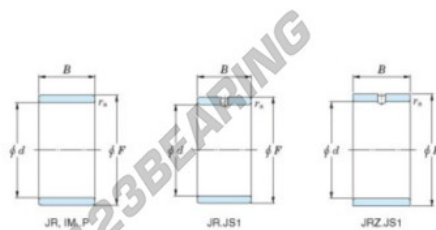

Inner ring JR20X25X32-JTEKT - JR20X25X32-JTEKT

<https://www.123bearing.eu/bearing-housing/needle-roller-bearing/inner-ring/jr20x25x32-jtekt>

Boundary dimensions

Metric series

Bearing No.	Boundary dimensions(mm)			
	d	F	B	rs
JR20x25x32	20	25	32	0,3

PRODUCT FEATURES

Brand	JTEKT
N° Ean13	3616060799395
Inside diameter	20 mm
Outside diameter	25 mm
Thickness	32 mm
Type	JR
Packaging	1

contact@123bearing.eu

+33 359 36 04 90

CRT4 de Lesquin 60 Rue Du Haut De Sainghin 59273 Fretin FRANCE