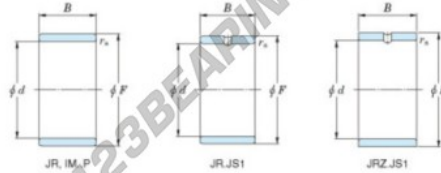

Inner ring JR20X25X38.50-JTEKT - JR20X25X38.50-JTEKT

<https://www.123bearing.eu/bearing-housing/needle-roller-bearin/inner-ring/jr20x25x38.50-jtekt>

Boundary dimensions

Metric series

Bearing No.	Boundary dimensions(mm)			
	d	F	B	rs
JR20x25x38,5	20	25	38,5	0,3

PRODUCT FEATURES

Brand	JTEKT
N° Ean13	3616060799401
Inside diameter	20 mm
Outside diameter	25 mm
Thickness	38.5 mm
Type	JR
Packaging	1

contact@123bearing.eu

+33 359 36 04 90

CRT4 de Lesquin 60 Rue Du Haut De Sainghin 59273 Fretin FRANCE