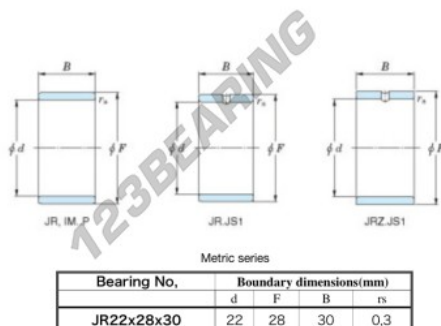

Inner ring JR22X28X30-JTEKT - JR22X28X30-JTEKT

<https://www.123bearing.eu/bearing-housing/needle-roller-bearing/inner-ring/jr22x28x30-jtekt>

Boundary dimensions

PRODUCT FEATURES

Brand	JTEKT
N° Ean13	3616060799722
Inside diameter	22 mm
Outside diameter	28 mm
Thickness	30 mm
Type	JR
Packaging	1