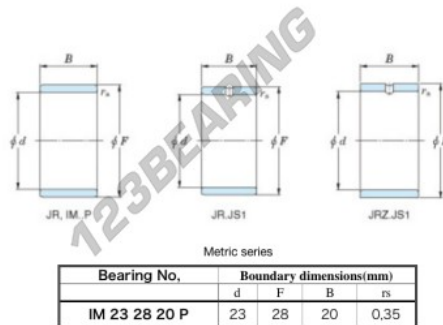

Inner ring IM-23-28-20-P-JTEKT - IM-23-28-20-P-JTEKT

<https://www.123bearing.eu/bearing-housing/needle-roller-bearing/inner-ring/im-23-28-20-p-jtekt>

Boundary dimensions

PRODUCT FEATURES

Brand	JTEKT
N° Ean13	3616060799739
Inside diameter	23 mm
Outside diameter	28 mm
Thickness	20 mm
Type	-
Packaging	-