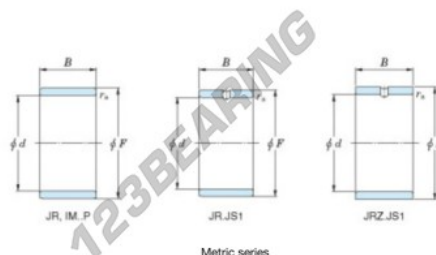

Inner ring JR25X29X20-JTEKT - JR25X29X20-JTEKT

<https://www.123bearing.eu/bearing-housing/needle-roller-bearing/inner-ring/jr25x29x20-jtekt>

Boundary dimensions

Metric series

Bearing No.	Boundary dimensions(mm)			
	d	F	B	rs
JR25x29x20	25	29	20	0,3

PRODUCT FEATURES

Brand	JTEKT
N° Ean13	3616060799746
Inside diameter	25 mm
Outside diameter	29 mm
Thickness	20 mm
Type	JR
Packaging	1

contact@123bearing.eu

+33 359 36 04 90

CRT4 de Lesquin 60 Rue Du Haut De Sainghin 59273 Fretin FRANCE