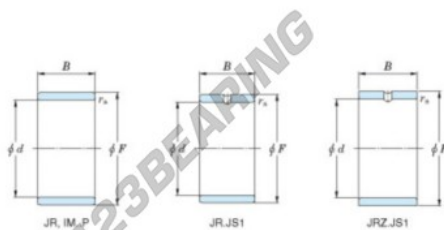

## Inner ring JR25X30X16JS1-JTEKT - JR25X30X16JS1-JTEKT

<https://www.123bearing.eu/bearing-housing/needle-roller-bearing/inner-ring/jr25x30x16js1-jtekt>

Boundary dimensions

Metric series

Bearing No.	Boundary dimensions(mm)			
	d	F	B	rs
JR25x30x16JS1	25	30	16	0.3

## PRODUCT FEATURES

Brand	JTEKT
N° Ean13	3616060799777
Inside diameter	25 mm
Inside diameter	0.984" inch
Outside diameter	30 mm
Outside diameter	1.181" inch
Thickness	16 mm
Thickness	0.63" inch
Type	JR...JS1
Packaging	1