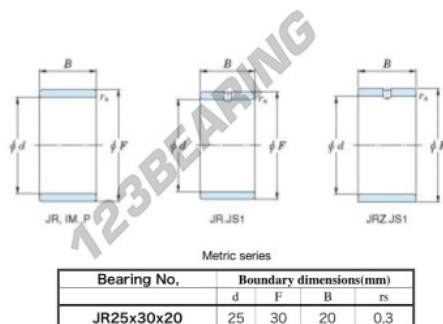

Inner ring JR25X30X20-JTEKT - JR25X30X20-JTEKT

<https://www.123bearing.eu/bearing-housing/needle-roller-bearing/inner-ring/jr25x30x20-jtekt>

Boundary dimensions

PRODUCT FEATURES

Brand	JTEKT
N° Ean13	3616060799807
Inside diameter	25 mm
Outside diameter	30 mm
Thickness	20 mm
Type	JR
Packaging	1