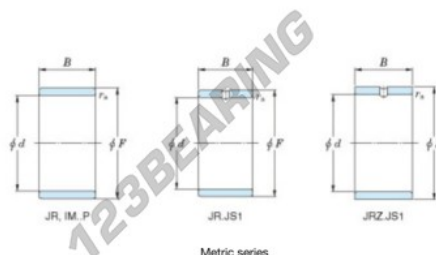

## Inner ring JR25X30X20.50-JTEKT - JR25X30X20.50-JTEKT

<https://www.123bearing.eu/bearing-housing/needle-roller-bearing/inner-ring/jr25x30x20.50-jtekt>

Boundary dimensions

Metric series

Bearing No.	Boundary dimensions(mm)			
	d	F	B	rs
JR25x30x20,5	25	30	20,5	0,3

## PRODUCT FEATURES

Brand	JTEKT
N° Ean13	3616060799814
Inside diameter	25 mm
Outside diameter	30 mm
Thickness	20.5 mm
Type	JR
Weight	35 g
Packaging	1
Standard	No standard

[contact@123bearing.eu](mailto:contact@123bearing.eu)