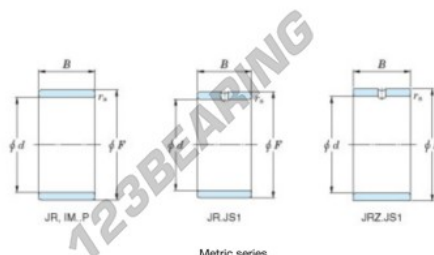

## Inner ring JR28X32X17-JTEKT - JR28X32X17-JTEKT

<https://www.123bearing.eu/bearing-housing/needle-roller-bearing/inner-ring/jr28x32x17-jtekt>

Boundary dimensions

Metric series

Bearing No.	Boundary dimensions(mm)			
	d	F	B	rs
JR28x32x17	28	32	17	0,3

## PRODUCT FEATURES

Brand	JTEKT
N° Ean13	3616060799876
Inside diameter	28 mm
Outside diameter	32 mm
Thickness	17 mm
Type	JR
Packaging	1

[contact@123bearing.eu](mailto:contact@123bearing.eu)

+33 359 36 04 90