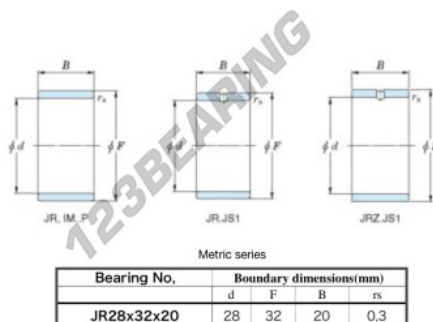

Inner ring JR28X32X20-JTEKT - JR28X32X20-JTEKT

<https://www.123bearing.eu/bearing-housing/needle-roller-bearing/inner-ring/jr28x32x20-jtekt>

Boundary dimensions

PRODUCT FEATURES

Brand	JTEKT
N° Ean13	3616060799883
Inside diameter	28 mm
Outside diameter	32 mm
Thickness	20 mm
Type	JR
Packaging	1