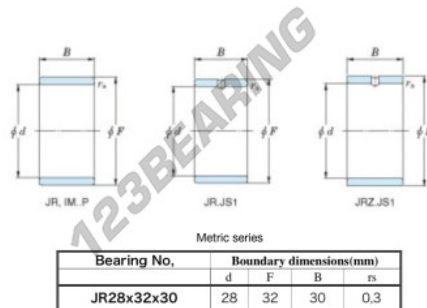

Inner ring JR28X32X30-JTEKT - JR28X32X30-JTEKT

<https://www.123bearing.eu/bearing-housing/needle-roller-bearing/inner-ring/jr28x32x30-jtekt>

Boundary dimensions

PRODUCT FEATURES

Brand	JTEKT
N° Ean13	3616060799890
Inside diameter	28 mm
Outside diameter	32 mm
Thickness	30 mm
Type	JR
Packaging	1