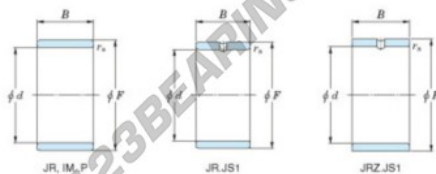

## Inner ring JR30X35X16-JTEKT - JR30X35X16-JTEKT

<https://www.123bearing.eu/bearing-housing/needle-roller-bearing/inner-ring/jr30x35x16-jtekt>

Boundary dimensions

Metric series

Bearing No.	Boundary dimensions(mm)			
	d	F	B	rs
JR30x35x16	30	35	16	0,3

## PRODUCT FEATURES

Brand	JTEKT
N° Ean13	3616060799906
Inside diameter	30 mm
Outside diameter	35 mm
Thickness	16 mm
Type	JR
Packaging	1

[contact@123bearing.eu](mailto:contact@123bearing.eu)

+33 359 36 04 90