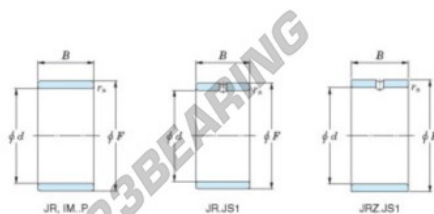

Inner ring JRZ30X35X18JS1-JTEKT - JRZ30X35X18JS1-JTEKT

<https://www.123bearing.eu/bearing-housing/needle-roller-bearing/inner-ring/jrz30x35x18js1-jtekt>

Boundary dimensions

Metric series

Bearing No.	Boundary dimensions(mm)			
	d	F	B	rs
JRZ30x35x18JS1	30	35	18	0.3

PRODUCT FEATURES

Brand	JTEKT
N° Ean13	3616060799944
Inside diameter	30 mm
Outside diameter	35 mm
Thickness	18 mm
Type	JR...JS1
Packaging	1

contact@123bearing.eu

+33 359 36 04 90

CRT4 de Lesquin 60 Rue Du Haut De Sainghin 59273 Fretin FRANCE