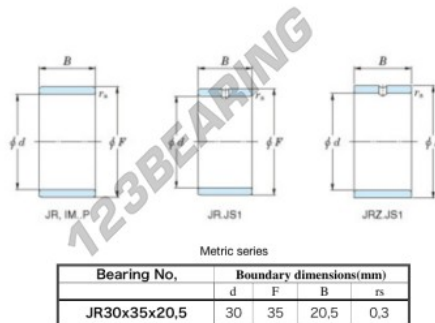

Inner ring JR30X35X20.50-JTEKT - JR30X35X20.50-JTEKT

<https://www.123bearing.eu/bearing-housing/needle-roller-bearing/inner-ring/jr30x35x20.50-jtekt>

Boundary dimensions

PRODUCT FEATURES

Brand	JTEKT
N° Ean13	3616060799975
Inside diameter	30 mm
Outside diameter	35 mm
Thickness	20.5 mm
Type	JR
Packaging	1