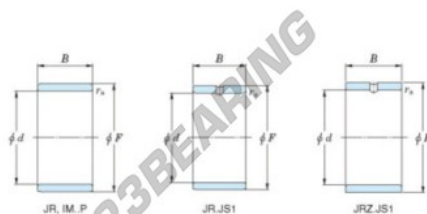

Inner ring JR30X38X20JS1-JTEKT - JR30X38X20JS1-JTEKT

<https://www.123bearing.eu/bearing-housing/needle-roller-bearing/inner-ring/jr30x38x20js1-jtekt>

Boundary dimensions

Metric series

Bearing No.	Boundary dimensions(mm)			
	d	F	B	rs
JR30x38x20JS1	30	38	20	0,6

PRODUCT FEATURES

Brand	JTEKT
N° Ean13	3616060800015
Inside diameter	30 mm
Outside diameter	38 mm
Thickness	20 mm
Type	JR...JS1
Packaging	1

contact@123bearing.eu

+33 359 36 04 90

CRT4 de Lesquin 60 Rue Du Haut De Sainghin 59273 Fretin FRANCE