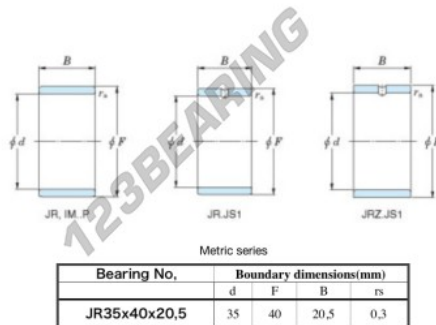

## Inner ring JR35X40X20.50-JTEKT - JR35X40X20.50-JTEKT

<https://www.123bearing.eu/bearing-housing/needle-roller-bearing/inner-ring/jr35x40x20.50-jtekt>

Boundary dimensions

## PRODUCT FEATURES

Brand	JTEKT
N° Ean13	3616060800084
Inside diameter	35 mm
Outside diameter	40 mm
Thickness	20.5 mm
Type	JR
Packaging	1

[contact@123bearing.eu](mailto:contact@123bearing.eu)

+33 359 36 04 90