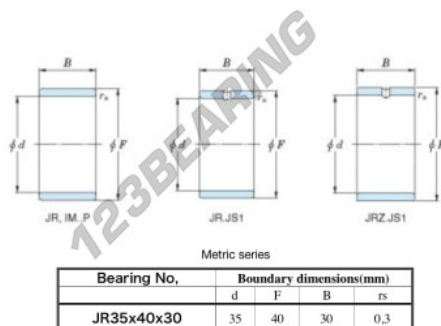

Inner ring JR35X40X30-JTEKT - JR35X40X30-JTEKT

<https://www.123bearing.eu/bearing-housing/needle-roller-bearing/inner-ring/jr35x40x30-jtekt>

Boundary dimensions

PRODUCT FEATURES

Brand	JTEKT
N° Ean13	3616060800107
Inside diameter	35 mm
Outside diameter	40 mm
Thickness	30 mm
Type	JR
Packaging	1