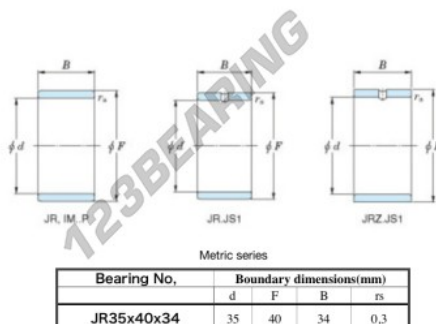

Inner ring JR35X40X34-JTEKT - JR35X40X34-JTEKT

<https://www.123bearing.eu/bearing-housing/needle-roller-bearing/inner-ring/jr35x40x34-jtekt>

Boundary dimensions

PRODUCT FEATURES

| | |
|------------------|---------------|
| Brand | JTEKT |
| N° Ean13 | 3616060800114 |
| Inside diameter | 35 mm |
| Outside diameter | 40 mm |
| Thickness | 34 mm |
| Type | JR |
| Packaging | 1 |